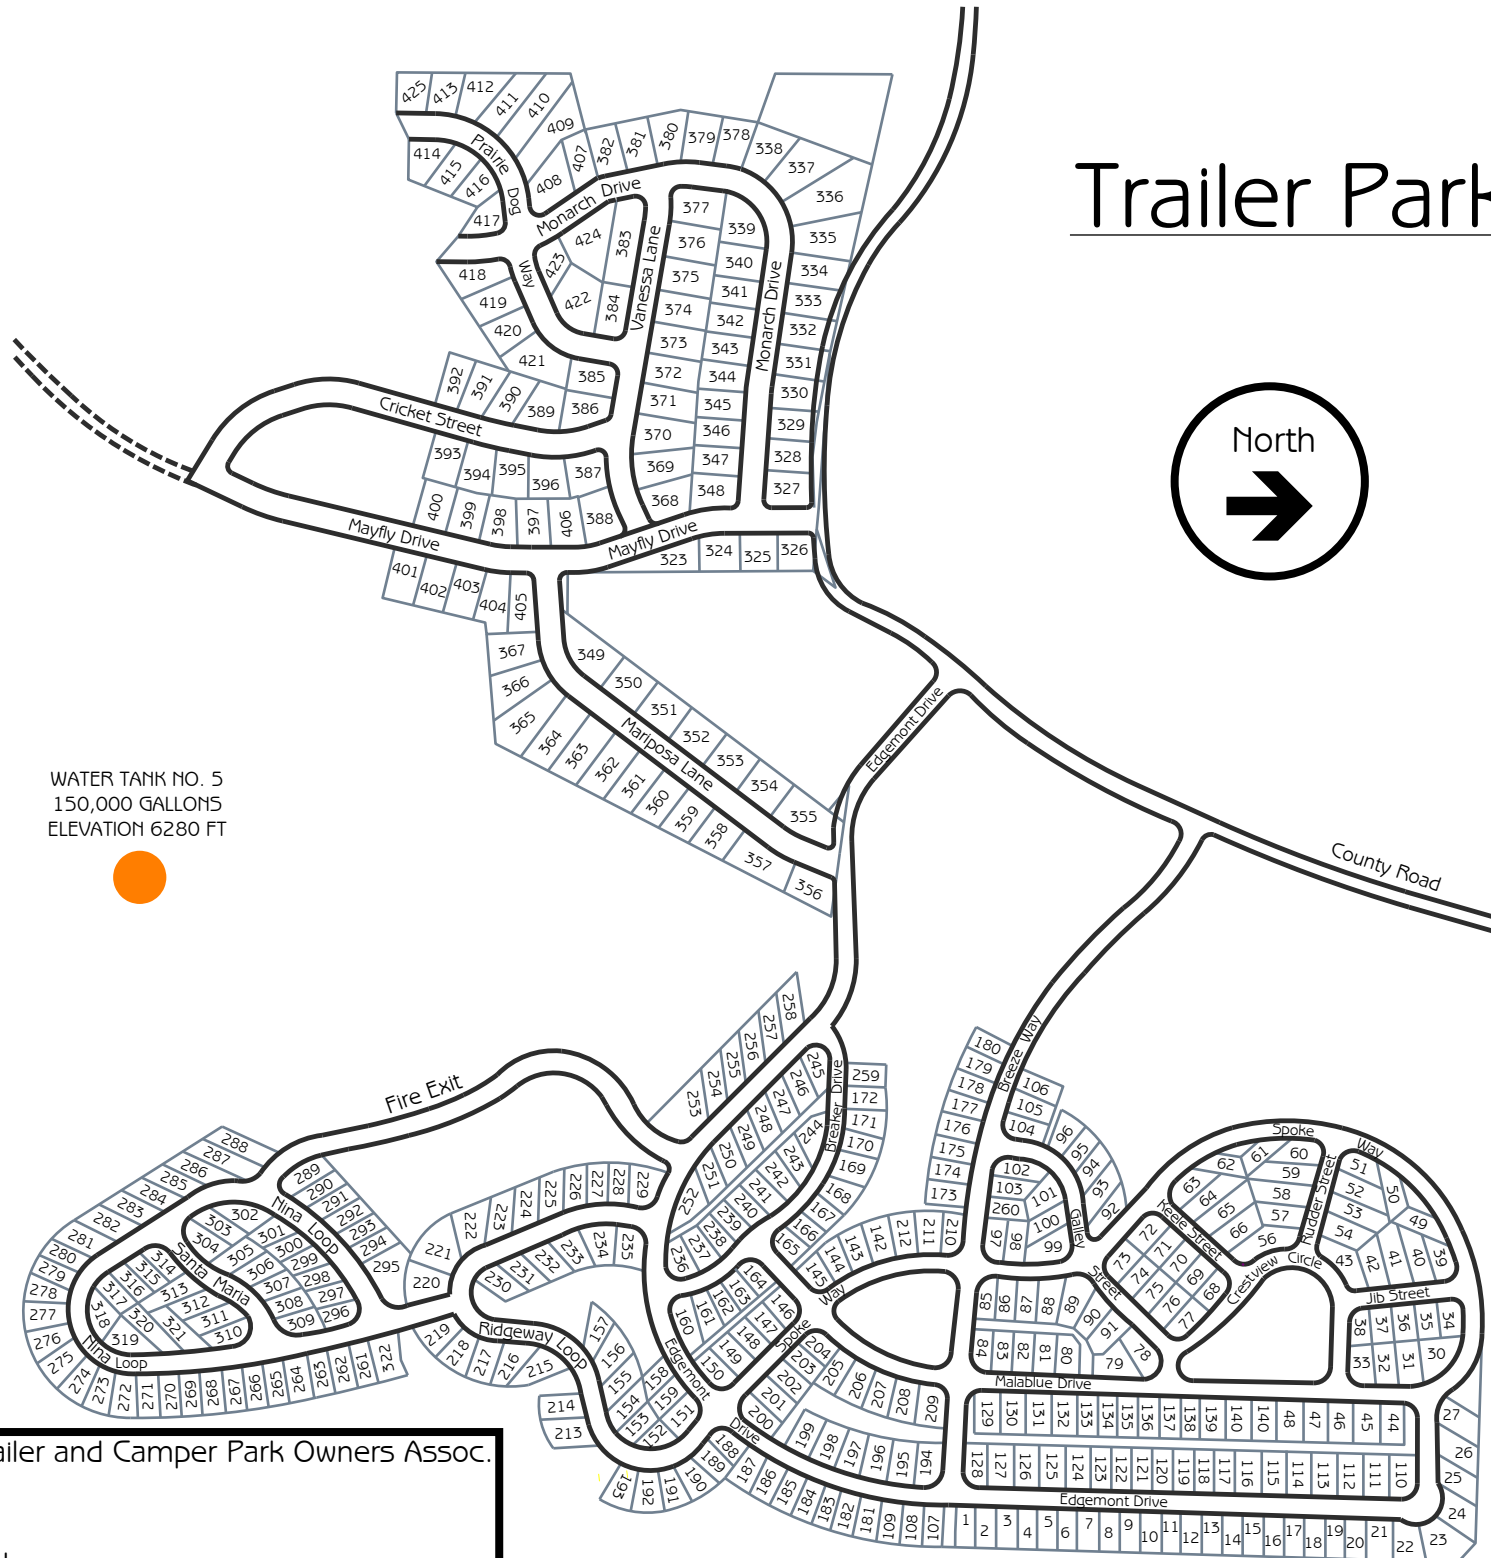

Trailer Park

WATER TANK NO. 5
150,000 GALLONS
ELEVATION 6280 FT

Sweetwater Park Trailer and Camper Park Owners Assoc.
PO Box 9065
Ogden, UT 84409
www.sweetwaterpark.org